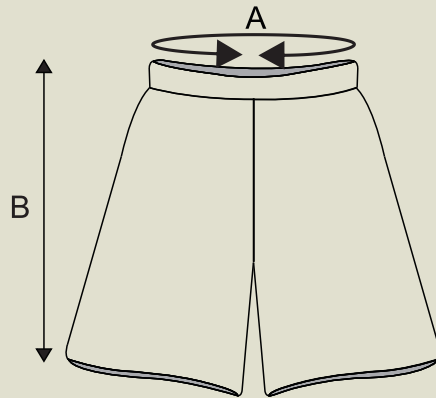

## UNISEX JERSEY

SIZE	ACTUAL WIDTH MEASUREMENTS IN CM (A)	LENGTH AT BACK IN CM (B)
5XS	38	54
4XS	40	58
3XS	43	62
2XS	45	64
XS	48	68
S	50	70
M	53	74
L	55	76
XL	58	80
2XL	60	90
3XL	63	92
4XL	65	94
5XL	68	94

## UNISEX SHORTS

SIZE	SHORTS TO FIT APPROX. WAIST SIZE IN CM (A)	OUTSIDE LEG LENGTH OF ACTUAL PANTS IN CM (B)
5XS	45-50	38
4XS	50-55	40
3XS	55-60	42
2XS	60-65	46
XS	65-70	50
S	70-75	52
M	75-80	54
L	80-85	56
XL	85-90	57
2XL	90-95	60
3XL	95-100	64
4XL	100-105	64
5XL	105-110	64

## 'SHORT' SHORTS

SIZE	SHORTS TO FIT APPROX. WAIST SIZE IN CM (A)	OUTSIDE LEG LENGTH OF ACTUAL PANTS IN CM (B)
5XS	45-50	30
4XS	50-55	32
3XS	55-60	33
2XS	60-65	35
XS	65-70	37
S	70-75	38
M	75-80	38
L	80-85	40
XL	85-90	40
2XL	90-95	42
3XL	95-100	42
4XL	100-105	44
5XL	105-110	44

A = Width (cm) when measured on flat surface

B = Length (cm) when measured on flat surface