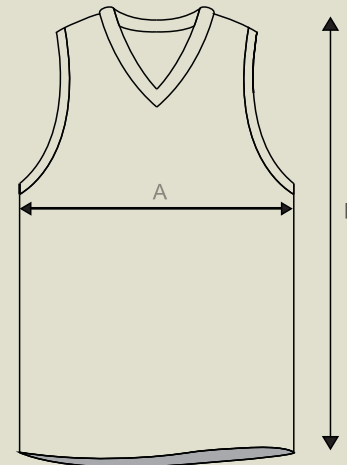

# SIZING CHART

## UNISEX JERSEY

SIZE	ACTUAL WIDTH MEASUREMENTS IN CM (A)	LENGTH AT BACK IN CM (B)
5XS	38	54
4XS	40	58
3XS	43	62
2XS	45	64
XS	48	68
S	50	70
M	53	74
L	55	76
XL	58	80
2XL	60	90
3XL	63	92
4XL	65	94
5XL	68	94

## UNISEX SHORTS

SIZE	SHORTS TO FIT APPROX. WAIST SIZE IN CM (A)	OUTSIDE LEG LENGTH OF ACTUAL PANTS IN CM (B)
5XS	45-50	38
4XS	50-55	40
3XS	55-60	42
2XS	60-65	46
XS	65-70	50
S	70-75	52
M	75-80	54
L	80-85	56
XL	85-90	57
2XL	90-95	60
3XL	95-100	64
4XL	100-105	64
5XL	105-110	64

## 'SHORT' SHORTS

SIZE	SHORTS TO FIT APPROX. WAIST SIZE IN CM (A)	OUTSIDE LEG LENGTH OF ACTUAL PANTS IN CM (B)
5XS	45-50	30
4XS	50-55	32
3XS	55-60	33
2XS	60-65	35
XS	65-70	37
S	70-75	38
M	75-80	38
L	80-85	40
XL	85-90	40
2XL	90-95	42
3XL	95-100	42
4XL	100-105	44
5XL	105-110	44